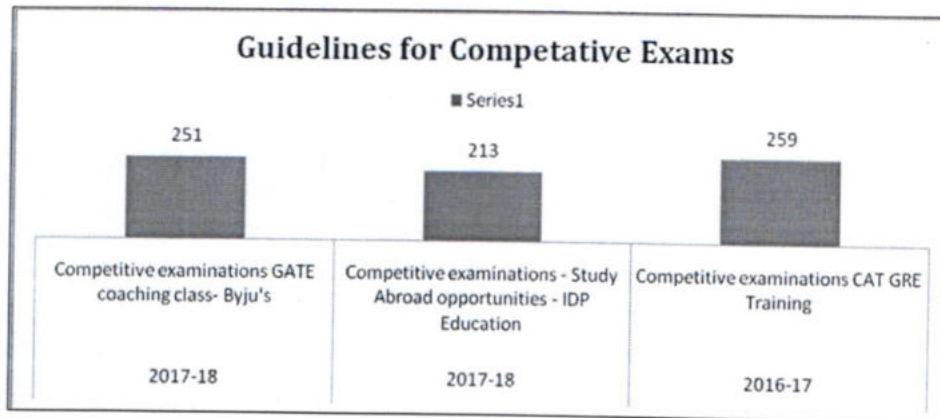

Guidelines for Competitive Exams

Year	Name of the scheme	Number of students benefited/attended / participated by Career Counselling / competitive exams activities
2017-18	Competitive examinations GATE coaching class- Byju's 14/03/2018- Mrs. Usha Mahadevappa- IDP Education India	251
2017-18	Competitive examinations - Study Abroad opportunities - IDP Education 12/11/2017- Mr. Girish - Byju's	213
2016-17	Competitive examinations CAT GRE Training 03/07/2016- Mr. Rajeev & Mr. Koushik- TIME	259