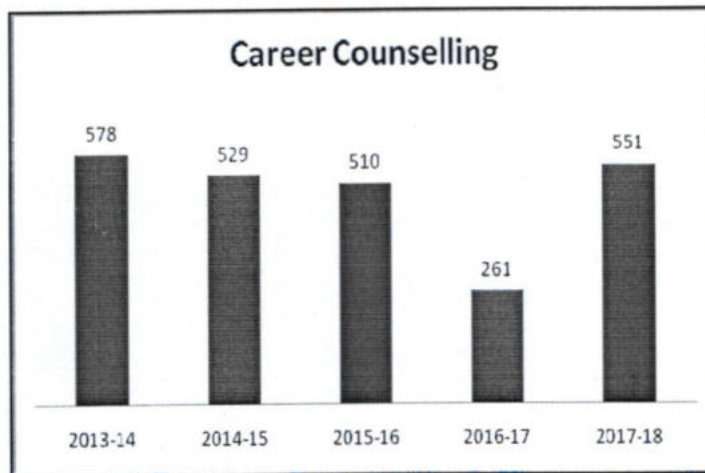

CAREER COUNSELLING

Career Counselling Program	No. of students Attended	Resource Persons	Date
How to crack Interview	301	Mr. J P Gandhi	03.08.2017
Business catalyst Job Information	251	Mr. Nikhil Nadiminti	15.09.2017
Placement Awareness program	261	Mr. J P Gandhi	31.07.2016
Interview Tips	510	Mr. J P Gandhi	08.03.2016
Career Counselling	260	Mrs. Sameeksha	26.02.2015
Placement Skills	269	Mr. Ananth P Mallya	11.08.2014
Placement Awareness- Aptitude preparation	300	Mr. J P Gandhi	01.02.2014
Connect with people to Advance your career	278	Mrs. Sri Vidya	09.10.2013